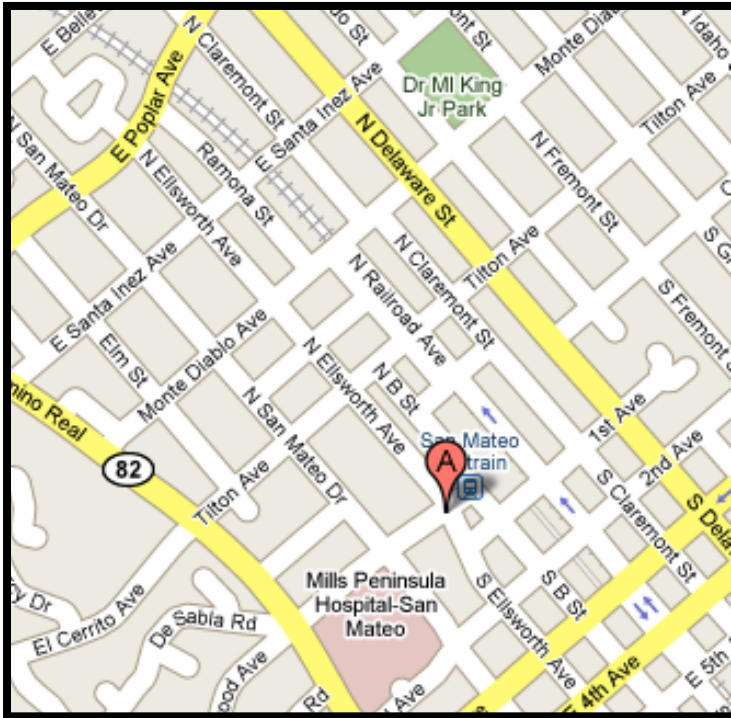

Our Location

Directions to The Allergy and Asthma Clinic

**290 Baldwin Ave.
San Mateo, CA 94401
(650) 343-4597**

From Highway 101:

Take 3rd Avenue exit West
Right onto Ellsworth Ave.

From El Camino Real:

Turn East onto Baldwin Ave.
Right onto Ellsworth Ave.

Garage: Mills Square Hillsborough Plaza

Entrance is on Ellsworth Ave.

The parking garage entrance is located next to the Wells Fargo Bank/Mills Square Tower Building. Enter the garage going down the ramp and take a parking ticket from the attendant. We have a rear entrance to the clinic across from the ticket booth as well as the main entrance on Baldwin Ave.