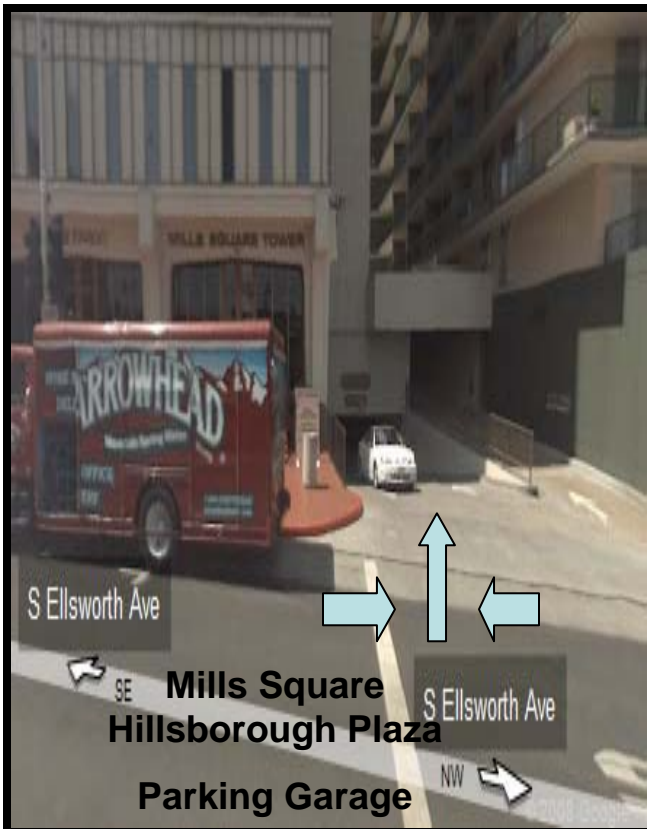

Our Location

Directions to The Allergy and Asthma Clinic

**290 Baldwin Ave.
San Mateo, CA 94401
(650) 343-4597**

From Highway 101:

Take 3rd Avenue exit West
Right onto Ellsworth Ave.

From El Camino Real:

Turn East onto Baldwin Ave.
Right onto Ellsworth Ave.

Garage: Mills Square Hillsborough Plaza

Entrance is on Ellsworth Ave.

The parking garage entrance is located next to the Wells Fargo Bank/Mills Square Tower Building. Enter the garage going down the ramp and take a parking ticket from the attendant. We have a rear entrance to the clinic across from the ticket booth as well as the main entrance on Baldwin Ave.